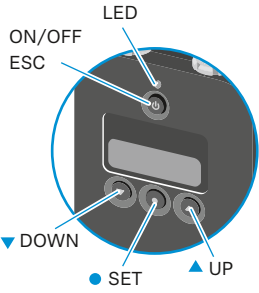

Operating elements