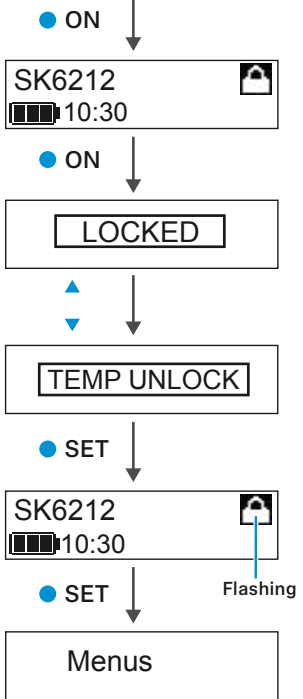

Menu

- Frequency
- Name
- Gain
- Low Cut
- Display
- Lock
- Test Tone
- Power LED
- RF Power
- Reset
- Device Info

LED Status

Auto Lock

Digital 6000 System Instruction Manual

or online at
www.sennheiser.com/download
 Digital 6000_