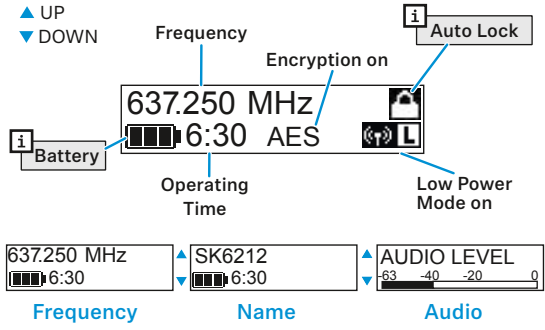

Menu

- Frequency
- Name
- Gain
- Low Cut
- Display
- Lock
- Test Tone
- Power LED
- RF Power
- Reset
- Device Info

LED Status

Auto Lock

Digital 6000 System Instruction Manual

or online at
www.sennheiser.com/download
 Digital 6000_