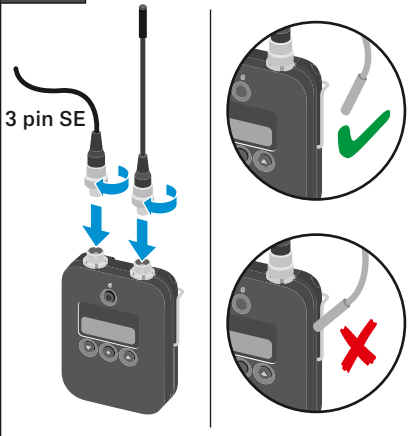

Digital 6000

SK 6212

Quick Guide | Kurzanleitung | Guide rapide | Guida rapida | Guía de inicio rápido | Guia rápido | Beknopte handleiding | Krótka instrukcja obsługi | Snabbguide | Kort vejledning | Pikaohje | Γρήγορος οδηγός | Kisa Kilavuz | Краткая инструкция | 快速指南 | 快速使用指南 | クイックガイド | 요약 설명서

Update the firmware of the EM 6000 to v2.2 (or higher) in order for the SK 6212 to work properly. The latest firmware is available here: www.sennheiser.com/digital-6000

Battery

BA 62*

* to be ordered separately

Charge before usage !

Setup

On/Off

Sennheiser electronic GmbH & Co. KG

SENNHEISER

Am Labor 1, 30900 Wedemark, Germany, www.sennheiser.com
Printed in Germany, Publ. 10/18 581342/A01