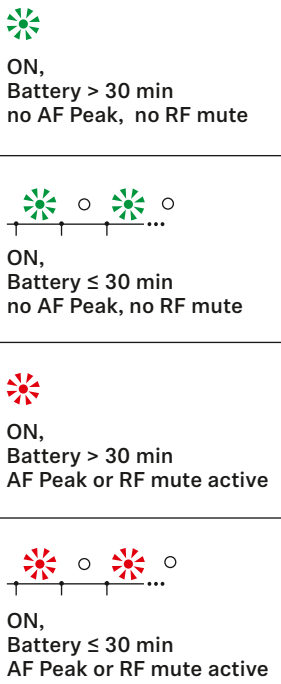

Menu

- Frequency
- Name
- Gain
- Low Cut
- Display
- Lock
- Test Tone
- Power LED
- RF Power
- Reset
- Device Info

LED Status

Auto Lock

Digital 6000 System Instruction Manual

or online at
www.sennheiser.com/download
 Digital 6000_