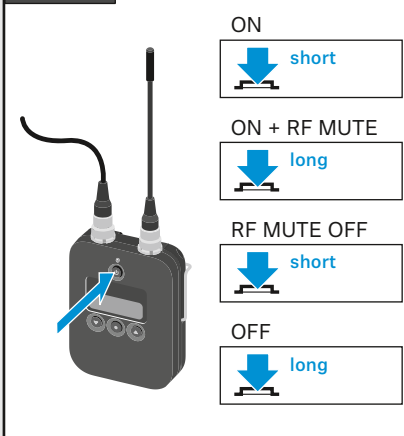

On/Off

Sennheiser electronic GmbH & Co. KG

SENNHEISER

Am Labor 1, 30900 Wedemark, Germany, www.sennheiser.com
Printed in Germany, Publ. 10/18 581342/A01